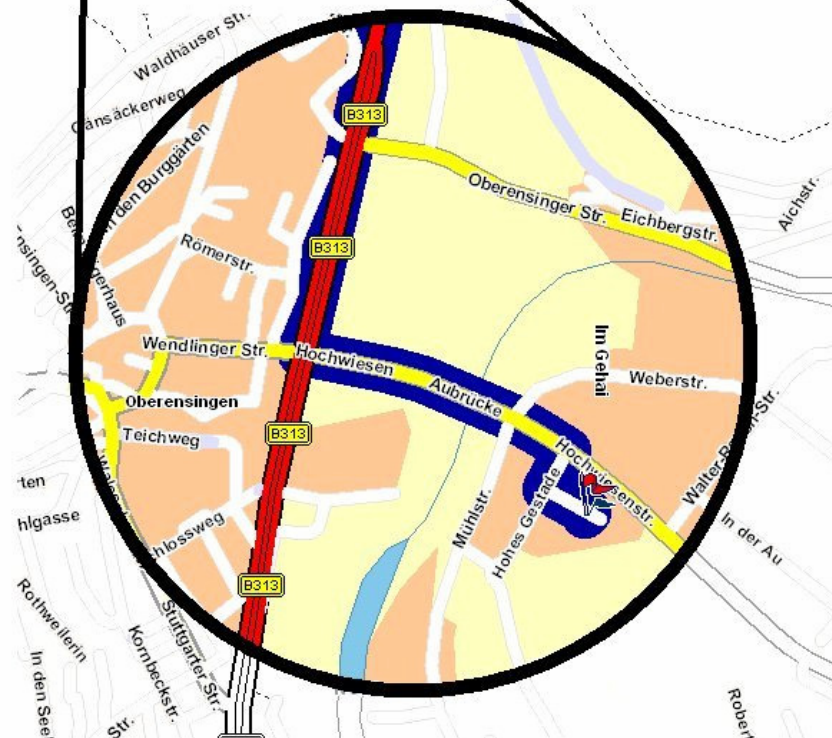

Directions to Nürtingen

Directions: _____

Autobahn A8 Exit 55 Wendlingen / Nürtingen

National Highway B313 in direction to Nürtingen

2nd stoplight turn left, industrial area „Hohes Gestade“

1st street turn right „Hohes Gestade“

After about 20 meters turn left

After about 50 meters on hairpin bend turn left

2nd office building no. 16

KRATZER AUTOMATION AG
Hohes Gestade 16
D-72622 Nürtingen
Tel.: +49-7022-213938-11
Fax: +49-7022-213938-99